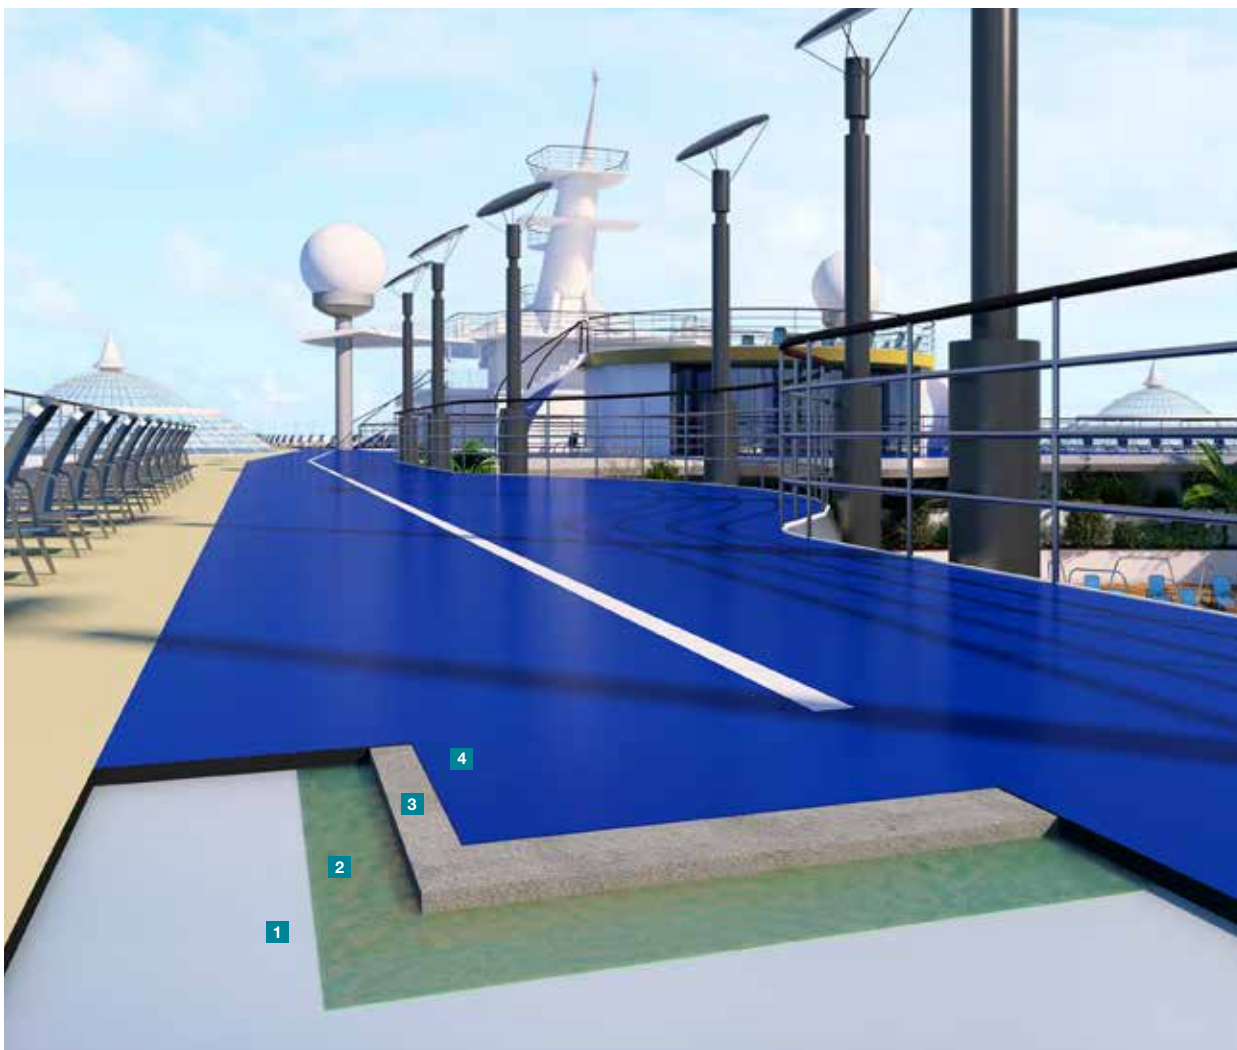

1_Deck / Ponte
2_Primer: MAPEDECK PRIMER 200

3_Underlay / Sottofondo:
MAPEDECK FLEXISCREED

4_Top Coat / Rivestimento:
MAPEDECK SOFT DESIGN

**LI
VE
LY**
DESIGN

MAPEDECK SOFT DESIGN

Self-levelling, elastic, seamless resin coating suitable for internal and external areas where the system's key requirements are flexibility (for children's play areas, sports facilities, etc.) or soundproofing against impact noise from footfall. Available in a wide range of colours that may also be used in combination with granules of MAPERUBBER EPDM rubber to create different patterns.

Rivestimento resinoso elastico autolivellante e continuo idoneo per aree interne ed esterne dove sia richiesta una particolare flessibilità del sistema (aree gioco bimbi, aree sportive, ecc.) o maggiore assorbimento acustico dei rumori da impatto. È disponibile in un'ampia gamma cromatica, ed è utilizzabile anche con granuli di MAPERUBBER EPDM per diversificate forme estetiche.