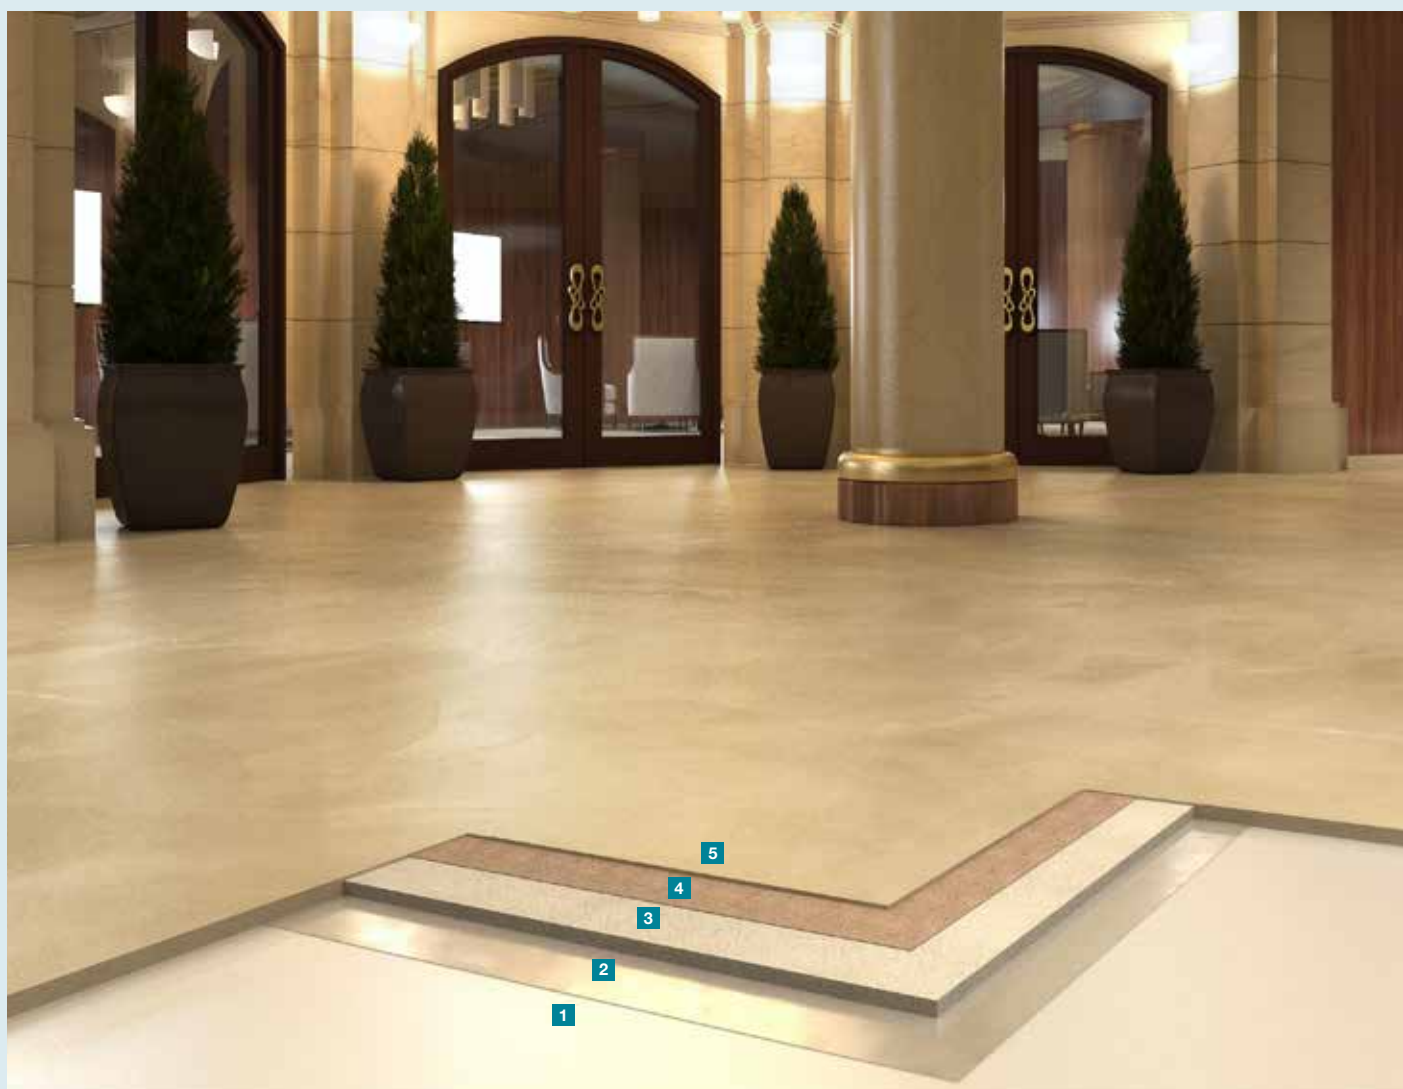

1_Deck / Ponte
2_Primer: ECO PRIM MARINE

3_Underlay / Sottofondo:
MAPECEM MARINE 1000

4_Skim-Coat / Rasatura:
MAPEDECK EPOFLOOR +
broadcast with / spolvero di
QUARTZ 0.5

5_Top Coat / Rivestimento:
MAPEDECK MONO DESIGN

Decorative polymer skim-coat to create internal floors which capitalises on the materic effect of the product so that colour, linearity and creativity represent a unique and original opportunity to highlight personalised design choices. Available in various colours.

Rasante polimerico decorativo per la realizzazione di pavimentazioni per interni, dove i toni, la linearità, la creatività, sfruttando l'effetto materico del prodotto, rappresentano un'opportunità unica ed originale per mettere in risalto le scelte estetiche progettuali personalizzate. Disponibile in diverse colorazioni.